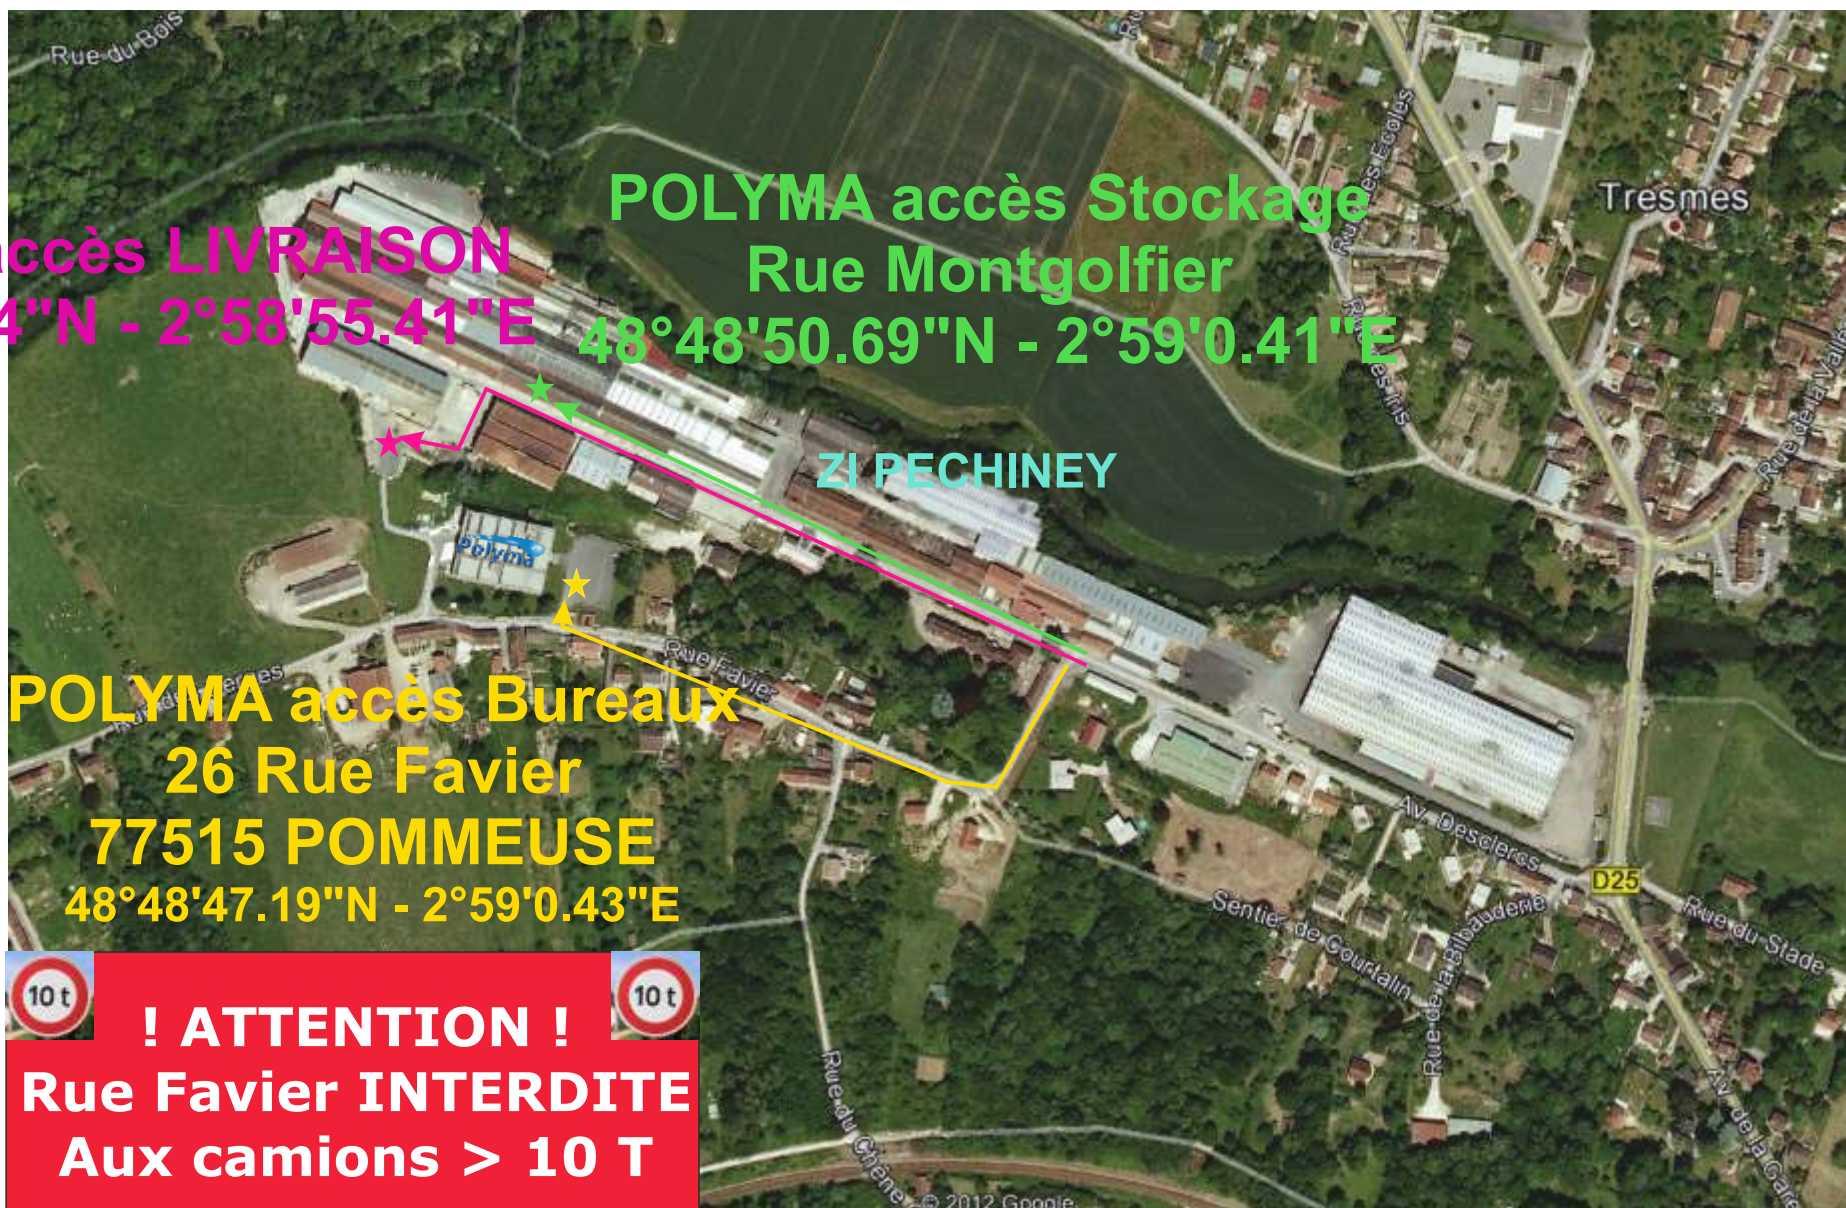

Horaires de livraison
Mardi et Jeudi 8h-12h 13h30-16h
Lundi et Mercredi sur Rendez vous
Tél : 01 64 75 60 50 - contact@polyma.fr